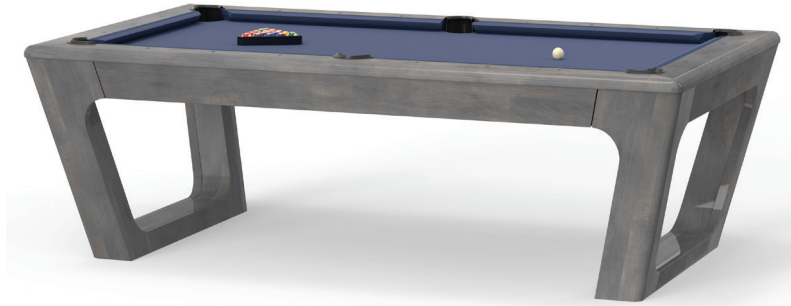

# TAHOE Collection POOL TABLE

\*Professional Installation Required

## STANDARD FEATURES:

- Made to order in the U.S.A.
- Dozens of finish and cloth colors to choose from (or custom finish match available)
- Solid kiln-dried hardwood construction throughout
- Regulation 1" thick, 3-piece diamond honed and backed slate
- Premium K66 cushions feature fast and accurate play
- Proprietary, handmade, 100% vegetable tanned leather pockets
- Slate-to-floor construction provides a direct link between your floor and the playing surface for maximum strength
- Pre-assembled, precision leveled, mortise and tenoned chassis
- Multi-step catalyzed lacquer finish for beauty and durability

## SIZES AVAILABLE: